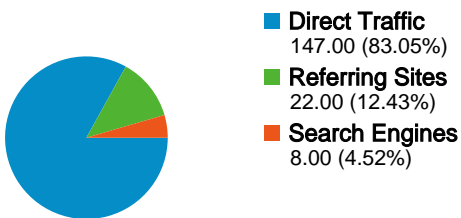

Traffic Sources Overview

Content Overview

Pages	Pageviews	% Pageviews
/footer.htm	124	44.93%
/publications/LOL_PMI/Better_	80	28.99%
/publications/LOL_PMI/Chick_E	13	4.71%
/Web_Signup.htm	11	3.99%
/how_to_contact_us.htm	5	1.81%