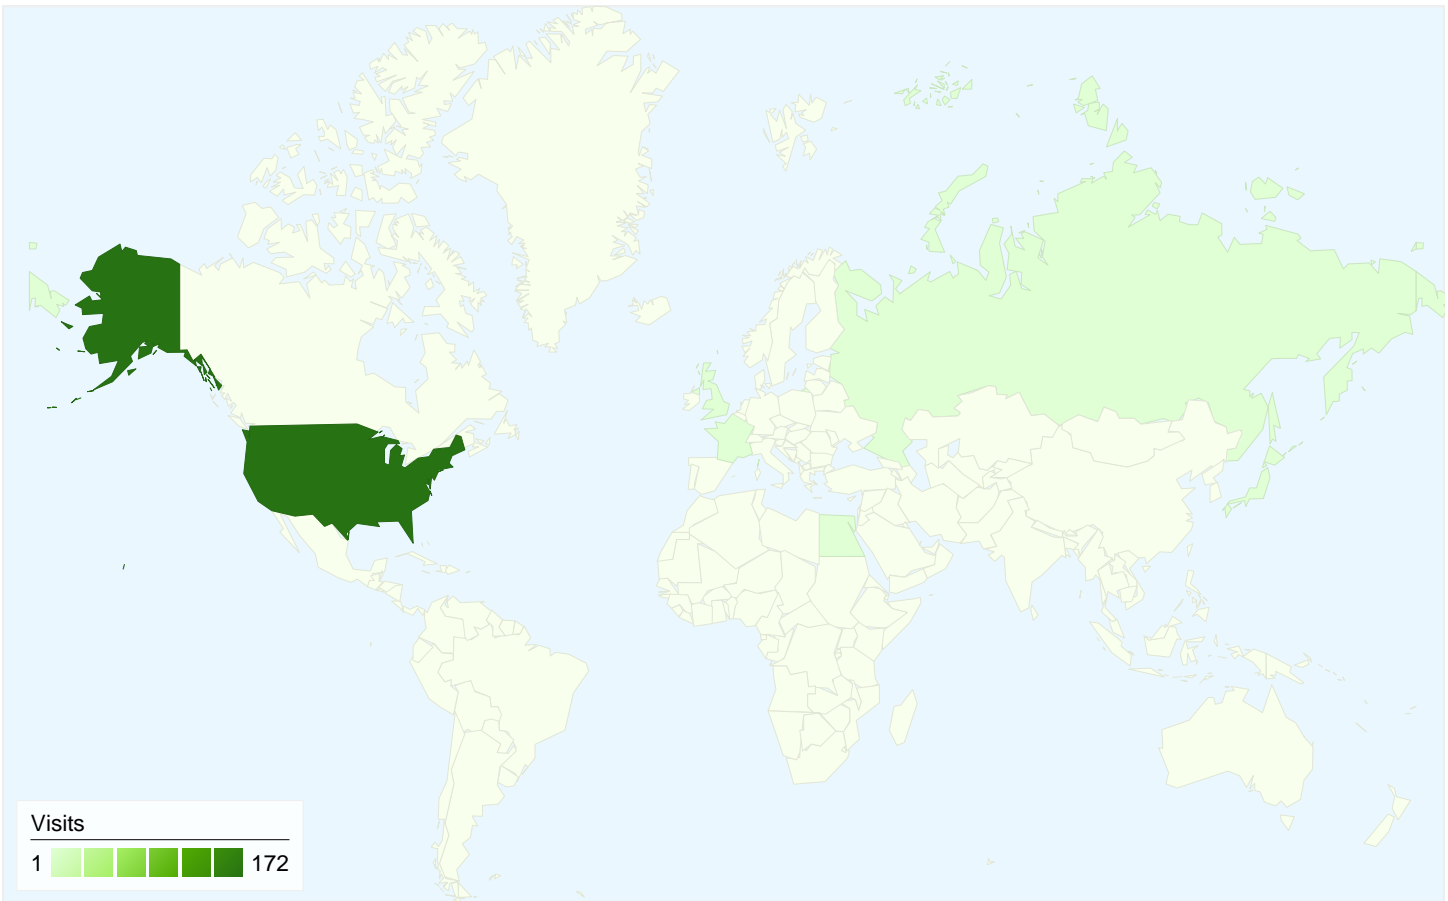

171 people visited this site

177 Visits

171 Absolute Unique Visitors

276 Pageviews

1.56 Average Pageviews

00:01:15 Time on Site

74.58% Bounce Rate

93.79% New Visits

All traffic sources sent a total of 177 visits

 **83.05%** Direct Traffic

 **12.43%** Referring Sites

 **4.52%** Search Engines

- **Direct Traffic**
147.00 (83.05%)
- **Referring Sites**
22.00 (12.43%)
- **Search Engines**
8.00 (4.52%)

Top Traffic Sources

Sources	Visits	% visits	Keywords	Visits	% visits
(direct) ((none))	147	83.05%	businesses at 10715	1	12.50%
google (organic)	4	2.26%	creep feed for lambs	1	12.50%
yahoo (organic)	3	1.69%	during 3days just before	1	12.50%
bl145w.blu145.mail.live.com	2	1.13%	ernst debbie rabbits	1	12.50%
extension.org (referral)	2	1.13%	feeddealer	1	12.50%

177 visits came from 6 countries/territories

Site Usage						
Visits	Pages/Visit	Avg. Time on Site	% New Visits	Bounce Rate		
177 % of Site Total: 100.00%	1.56 Site Avg: 1.56 (0.00%)	00:01:15 Site Avg: 00:01:15 (0.00%)	93.79% Site Avg: 93.79% (0.00%)	74.58% Site Avg: 74.58% (0.00%)		
Country/Territory	Visits	Pages/Visit	Avg. Time on Site	% New Visits	Bounce Rate	
United States	172	1.57	00:01:17	93.60%	74.42%	
Russia	1	2.00	00:00:21	100.00%	0.00%	
France	1	1.00	00:00:00	100.00%	100.00%	
Egypt	1	1.00	00:00:00	100.00%	100.00%	
United Kingdom	1	1.00	00:00:00	100.00%	100.00%	
Japan	1	1.00	00:00:00	100.00%	100.00%	
						1 - 6 of 6