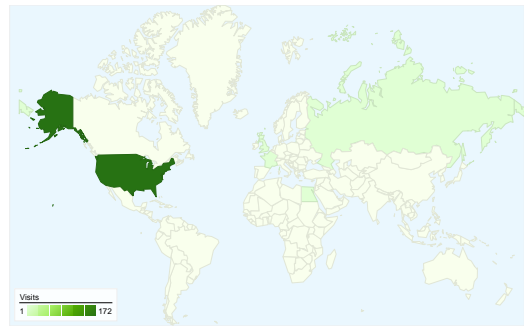

Map Overlay